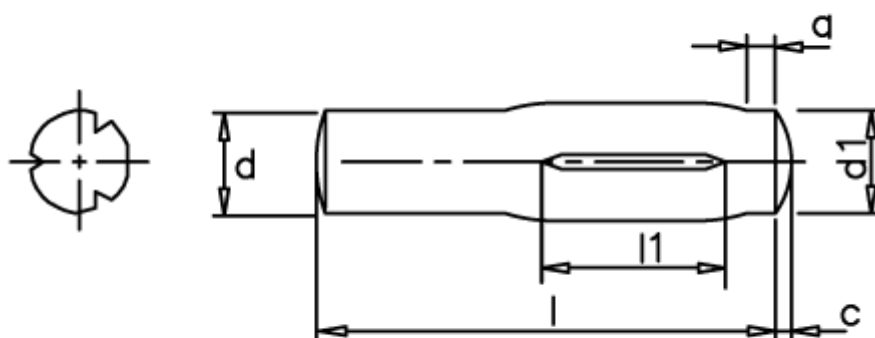

Data Sheet

Article number: 082424104

Description: KLEE Slotted pin S24 2,5x10
Zinc-plated steel

Measures

$a = 1 (+1)$

$d_1 = 2.5$

$d_2 = 2.65$

Length = 6-30